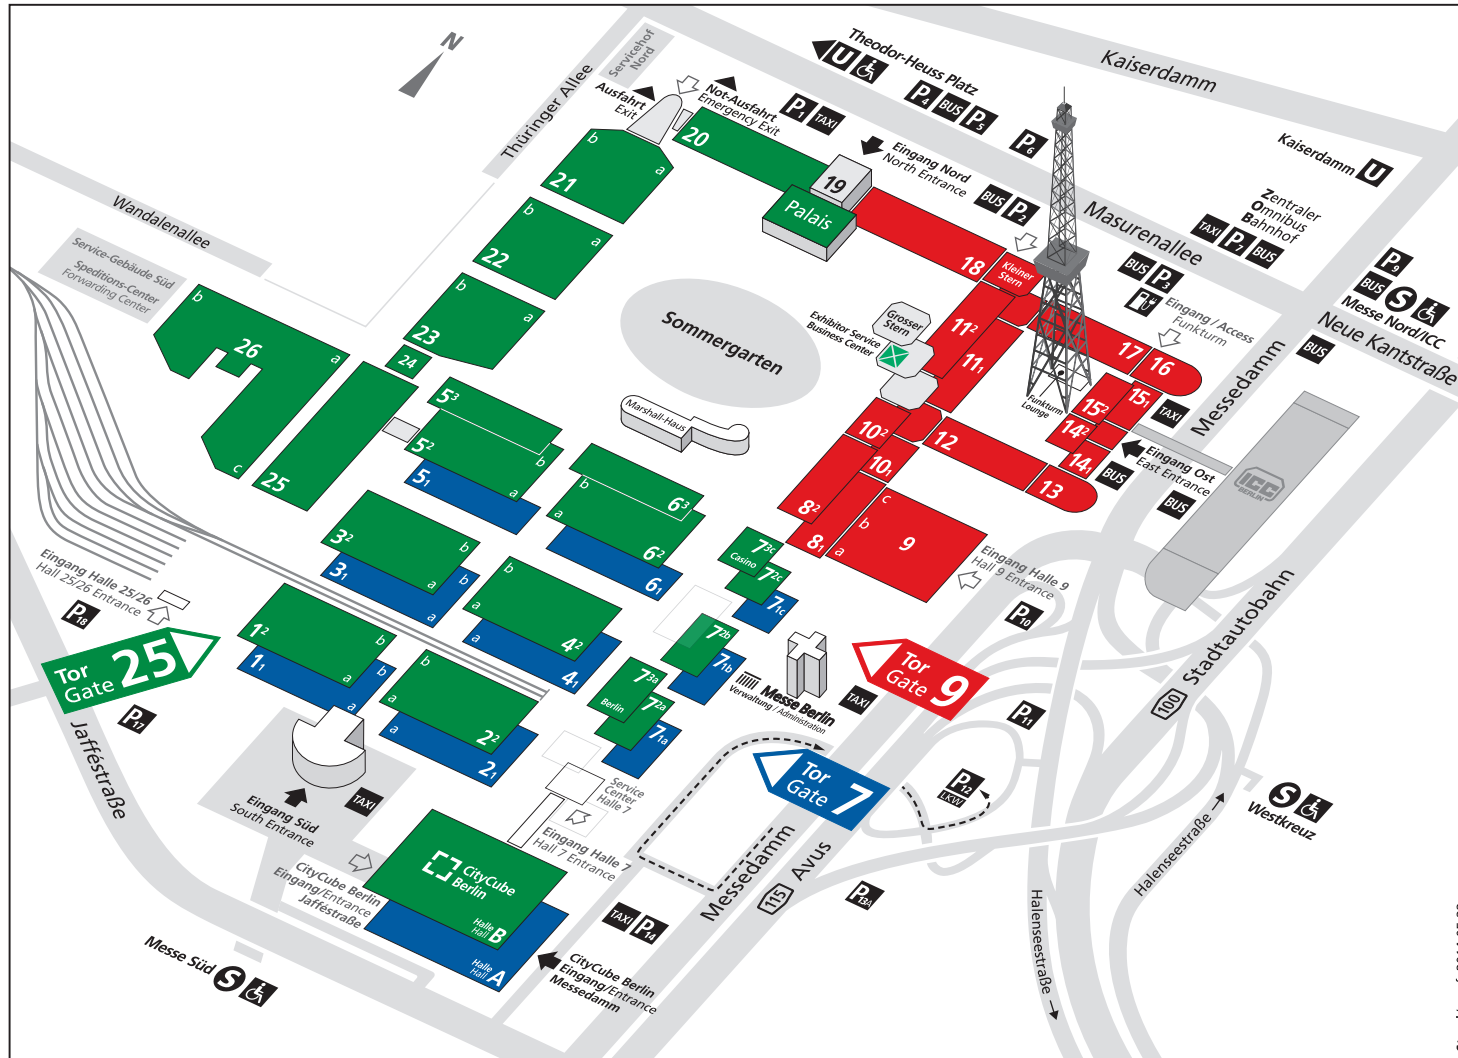

Zufahrten zum Messegelände · Access to the Exhibition grounds

**Einfahrt Tor 7**  
 Entrance Gate 7  
 Hallen/Halls 1.1–7.1  
 CityCube Halle/Hall A

**Einfahrt Tor 9**  
 Entrance Gate 9  
 Hallen/Halls 8–18

**Einfahrt Tor 25**  
 Entrance Gate 25  
 Hallen/Halls 1.2–7.2, 20–26  
 CityCube Halle/Hall B

Stand as of: 2014-05-22